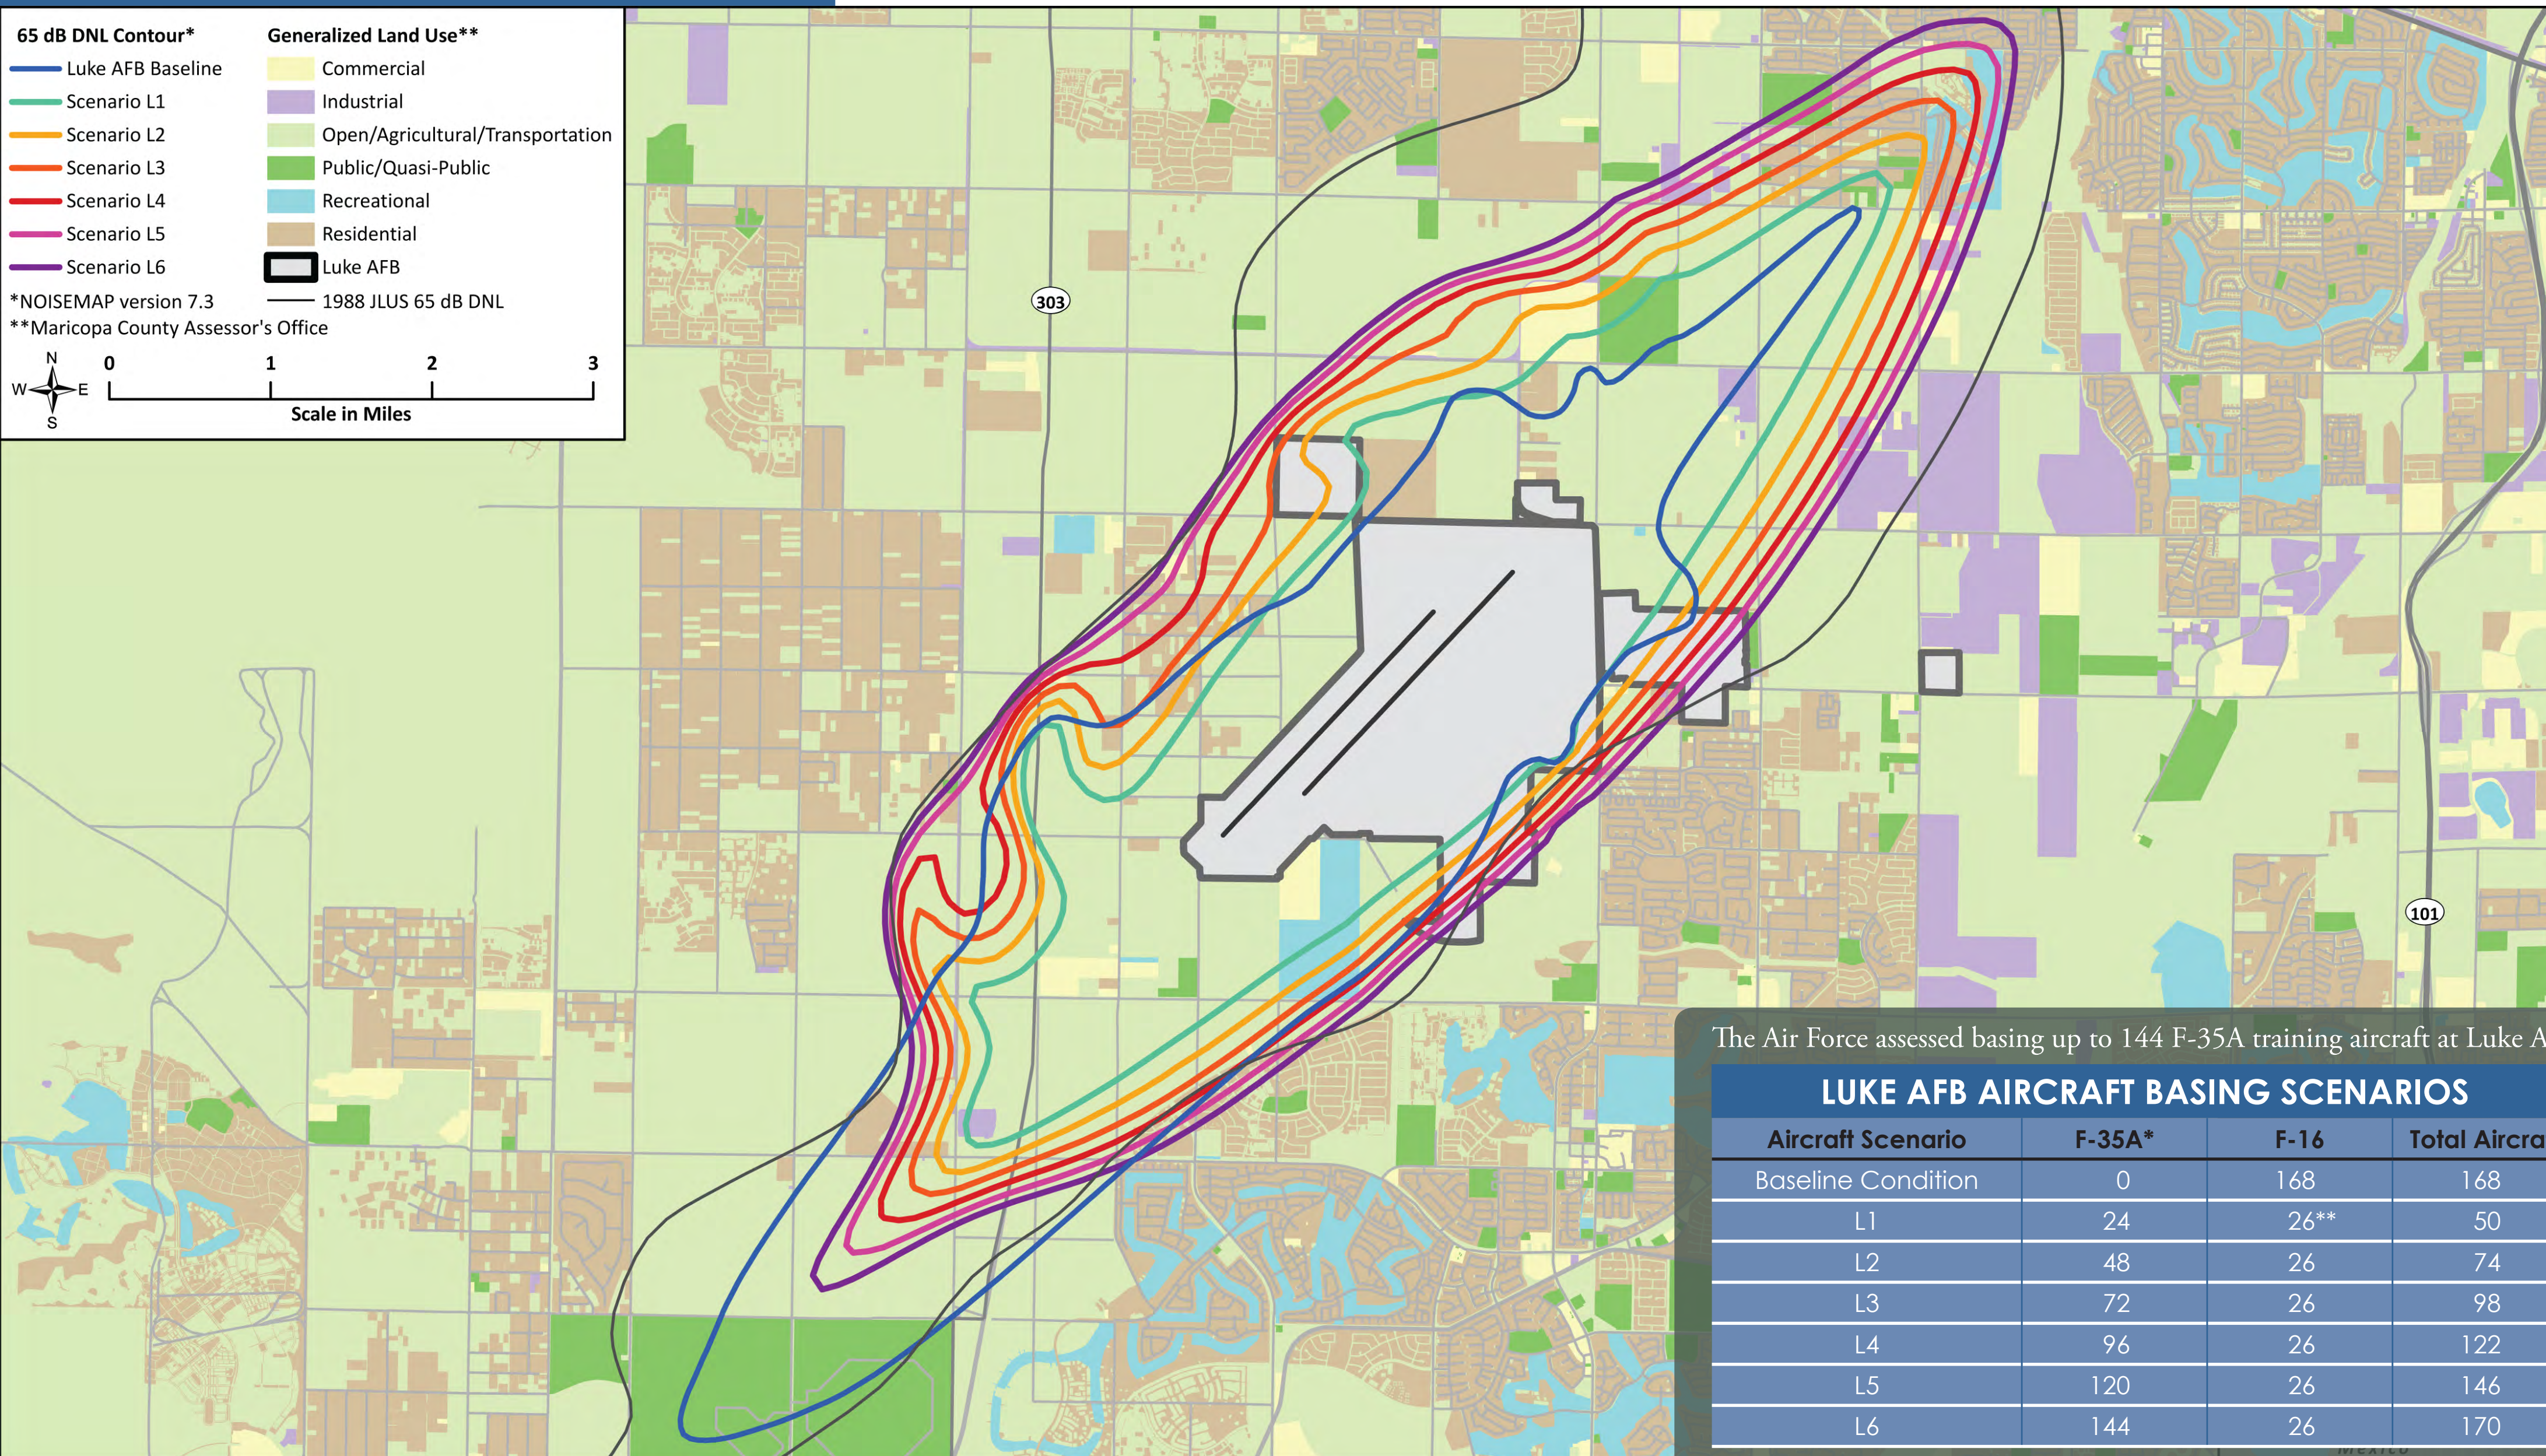

F-35A Training Basing

ENVIRONMENTAL IMPACT STATEMENT

NOISE CONTOURS WITH F-35A AIRCRAFT AT LUKE AFB

Land Use and Noise Contours: Luke AFB

The Air Force assessed basing up to 144 F-35A training aircraft at Luke AFB.

LUKE AFB AIRCRAFT BASING SCENARIOS

Aircraft Scenario	F-35A*	F-16	Total Aircraft
Baseline Condition	0	168	168
L1	24	26**	50
L2	48	26	74
L3	72	26	98
L4	96	26	122
L5	120	26	146
L6	144	26	170

* All basing scenarios used increments of 24 aircraft.

** Some F-16s currently stationed at Luke AFB are programmed for retirement; 26 F-16 aircraft would stay at Luke AFB with remaining F-16 training squadrons relocated.