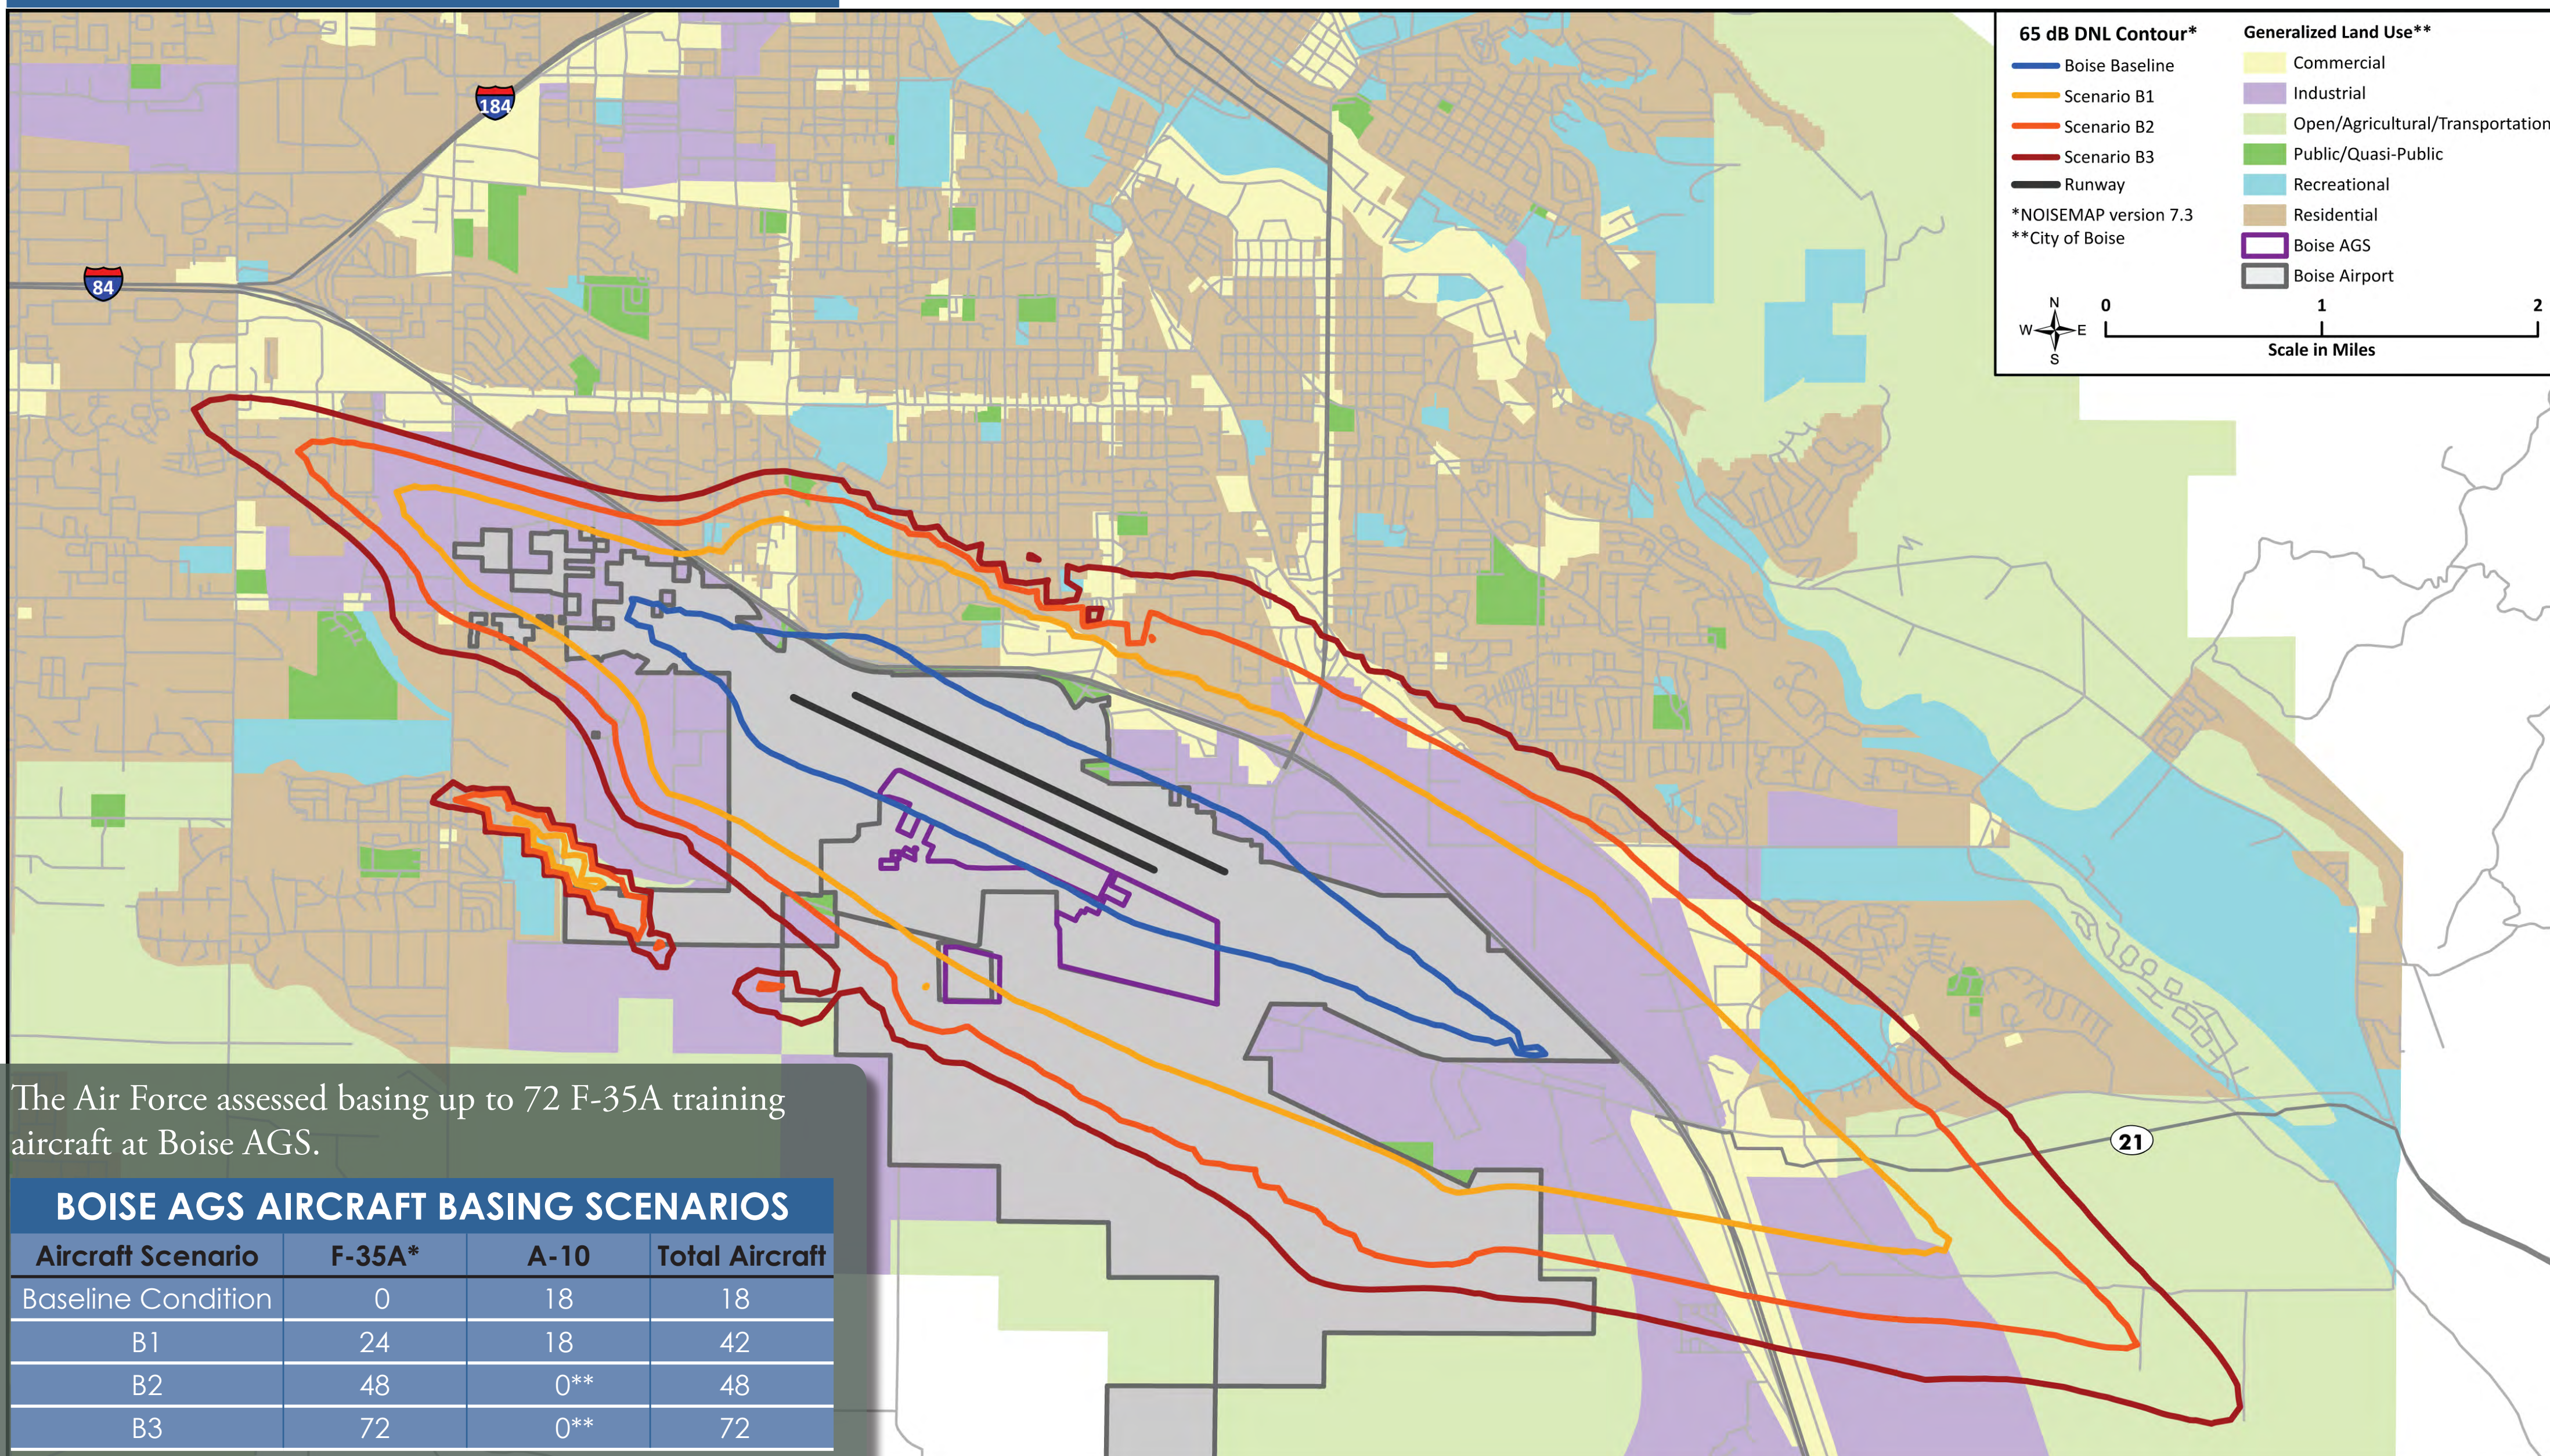

# F-35A Training Basing

### Land Use and Noise Contours: Boise AGS

The Air Force assessed basing up to 72 F-35A training aircraft at Boise AGS.

#### BOISE AGS AIRCRAFT BASING SCENARIOS

Aircraft Scenario	F-35A*	A-10	Total Aircraft
Baseline Condition	0	18	18
B1	24	18	42
B2	48	0**	48
B3	72	0**	72

\* All basing scenarios used increments of 24 aircraft.